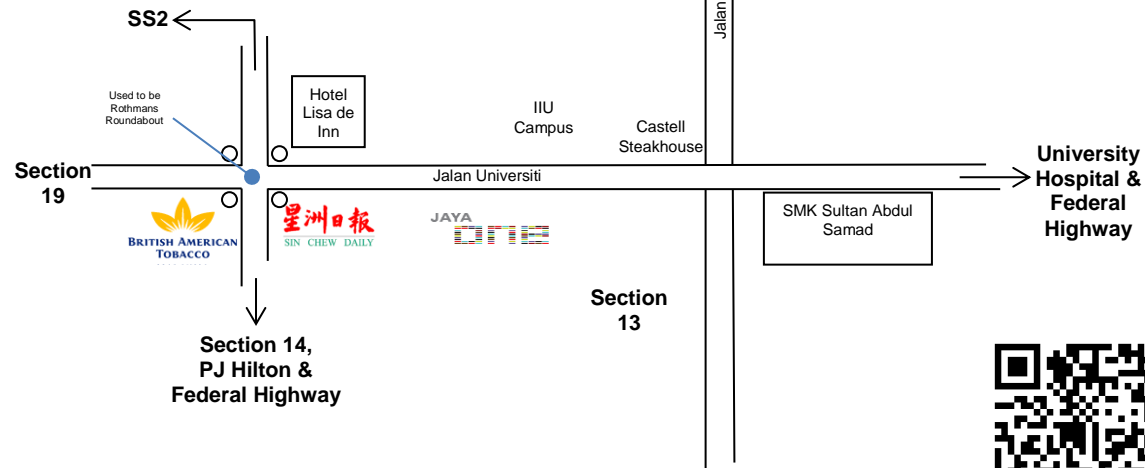

HIKA
 Hitecindo Kharisma (M) Sdn Bhd
 Unit 708 Block F Phileo Damansara Business Centre 1
 Jalan 16/11, off Jalan Damansara
 46350 Petaling Jaya SELANGOR
 Ph: 03 7660 9050 Fx: 03 7660 9055

Updated:
January 2015

Arriving

1. Turn left **just before** MRT
2. Take ticket, and proceed to basement carpark
3. Follow signboard to Visitor's Carpark on B3
4. As you enter B3, look for lift lobby door for HIKA. Next to it is a Bomba fire hose. Above the door is printed :
Block F 08/09
5. To go to HIKA, take the lift to 7th floor
6. To go to our showroom, take lift to ground floor. Exit lift and walk across road to Block G

Parking fees
 Pay at Autopay Stations \$ just before leaving, located at
 - on ground floor at Blocks B, C, D, E and G.
 - various locations on B1

<https://www.google.com/maps/place/Hika/@3.127136,101.643418,17z/data=!3m1!4b1!4m2!3m1!1s0x31cc49695a21ea77:0x7a2e10e0a77bd361>