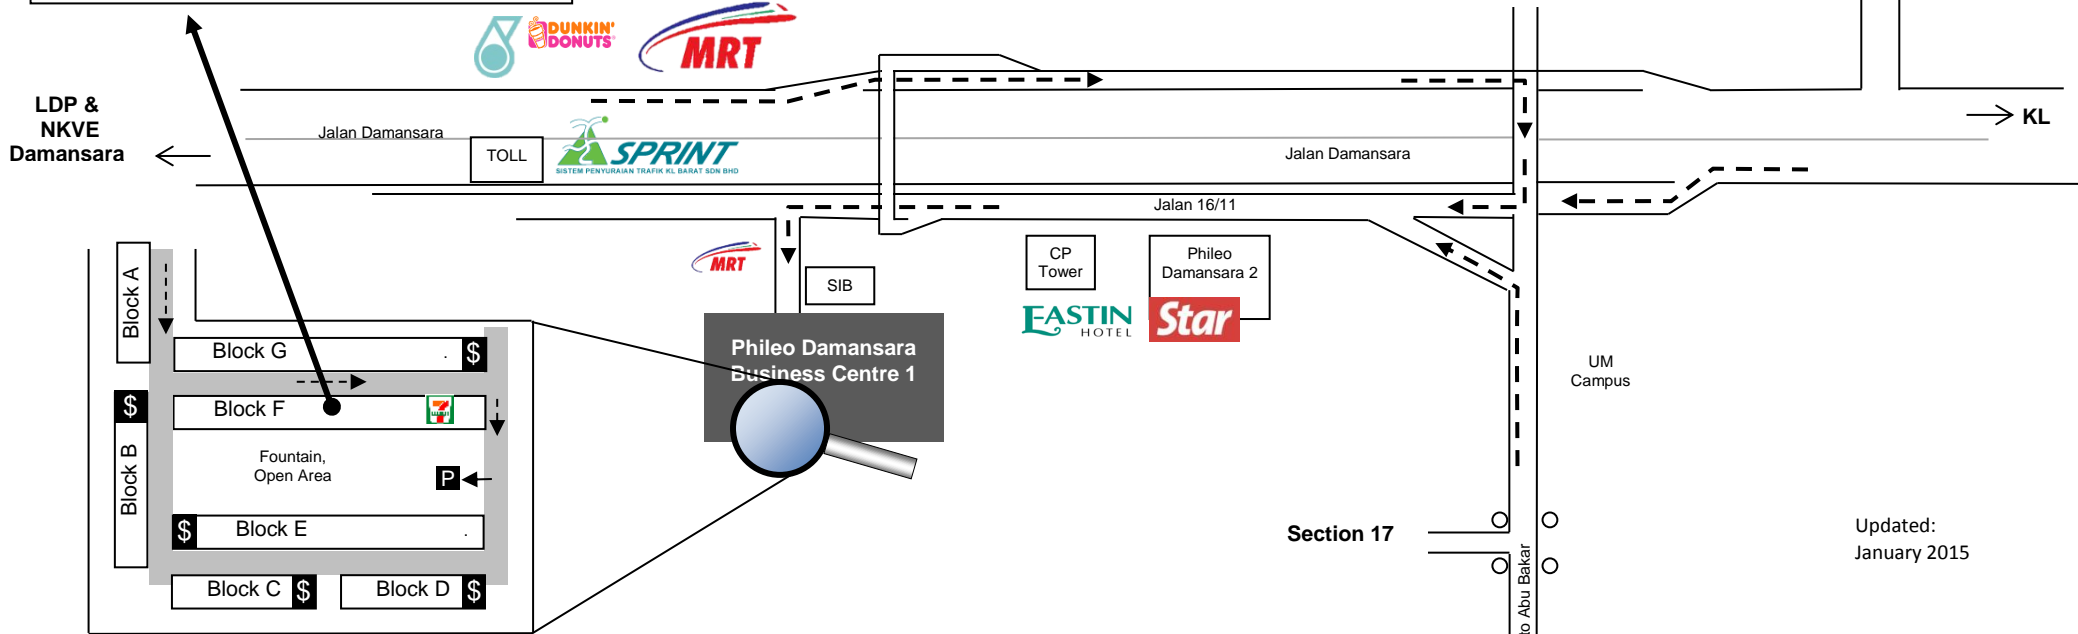

HIKA
 Hitecindo Kharisma (M) Sdn Bhd
 Unit 708 Block F Phileo Damansara Business Centre 1
 Jalan 16/11, off Jalan Damansara
 46350 Petaling Jaya SELANGOR
 Ph: 03 7660 9050 Fx: 03 7660 9055

Updated:
January 2015

Arriving

1. Turn left **just before** MRT
2. Take ticket, and proceed to basement carpark
3. Follow signboard to Visitor's Carpark on B3
4. As you enter B3, look for lift lobby door for HIKA. Next to it is a Bomba fire hose. Above the door is printed :
Block F 08/09
5. To go to HIKA, take the lift to 7th floor
6. To go to our showroom, take lift to ground floor. Exit lift and walk across road to Block G

Parking fees
 Pay at Autopay Stations \$ just before leaving, located at
 - on ground floor at Blocks B, C, D, E and G.
 - various locations on B1

<https://www.google.com/maps/place/Hika/@3.127136,101.643418,17z/data=!3m1!4b1!4m2!3m1!1s0x31cc49695a21ea77:0x7a2e10e0a77bd361>