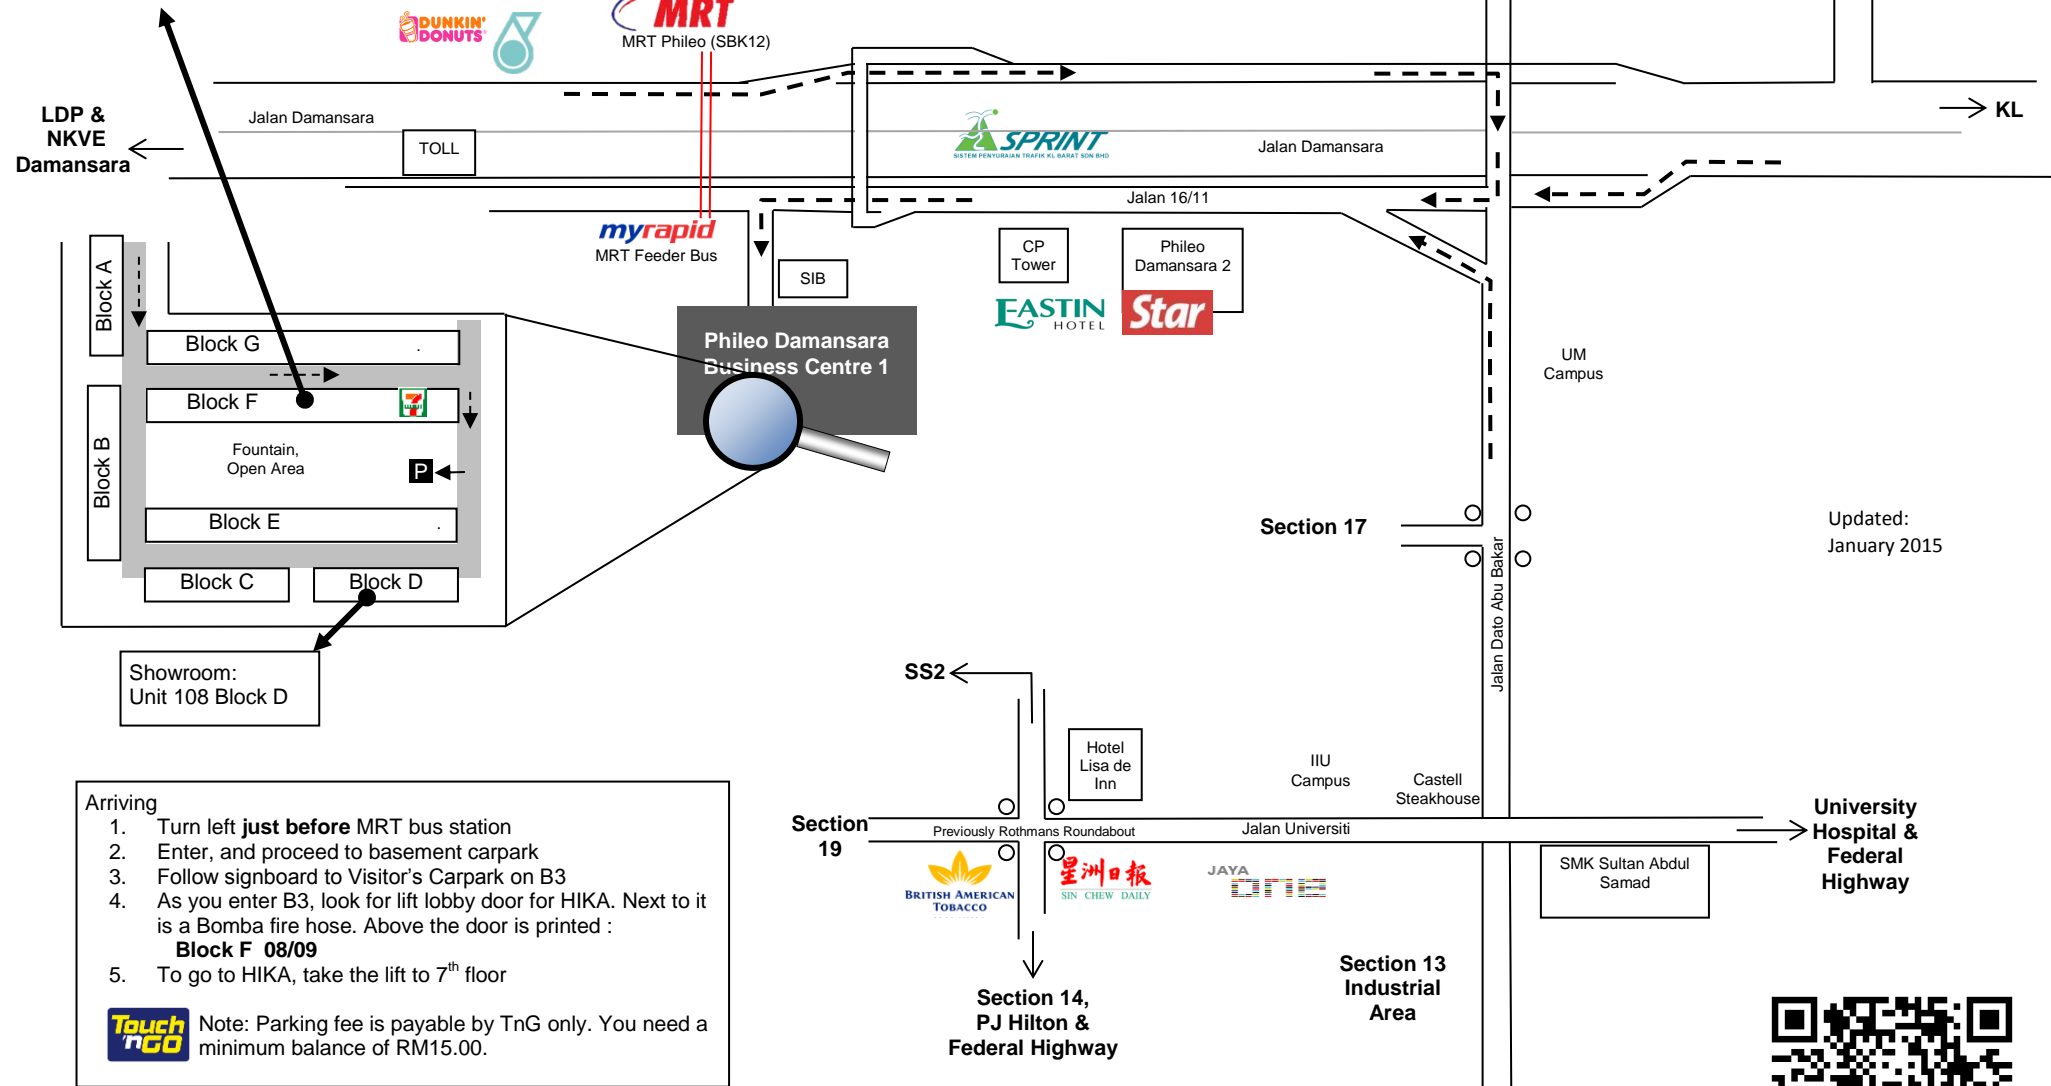

**HIKA**  
 Hitecindo Kharisma (M) Sdn Bhd  
 Unit 708 Block F Phileo Damansara Business Centre 1  
 Jalan 16/11, off Jalan Damansara  
 46350 Petaling Jaya SELANGOR  
 Ph: 03 7660 9050 Fx: 03 7660 9055

Updated:  
January 2015

**waze**  
 ... or just search for  
**Hika** on Waze

<https://www.google.com/maps/place/Hika/@3.127136,101.643418,17z/data=!3m1!4b1!4m2!3m1!1s0x31cc49695a21ea77:0x7a2e10e0a77bd361>